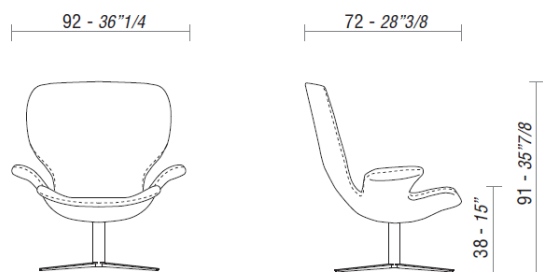

Product: ARMCHAIR AND POUF

Armchair with cold foamed shell with metal insert. Pouf coordinated. We suggest leather or single colour fabric covers. The dappled cow leather, is available either in black/white or white/black/brown finish (to specify when ordering). For cover combined leather-fabric refer to leather category price. Fixed cover.

TECHNICAL FEATURES

Structure: cold foamed shell with metal insert.

Base: swivel base in matt Carbon Glacè metal.

Mechanism: base with pivoted mechanism.

DIMENSIONS

CLARKE, armchair.

CLARKE, pouf.

FINISHES