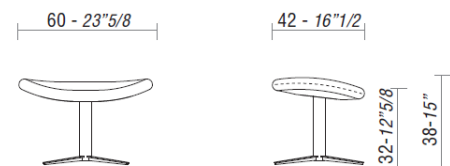

TECHNICAL FEATURES

Structure: cold foamed shell with metal insert.

Base: swivel base in matt Carbon Glacè metal.

Mechanism: base with pivoted mechanism.

DIMENSIONS

CLARKE, armchair.

CLARKE, pouf.

FINISHES